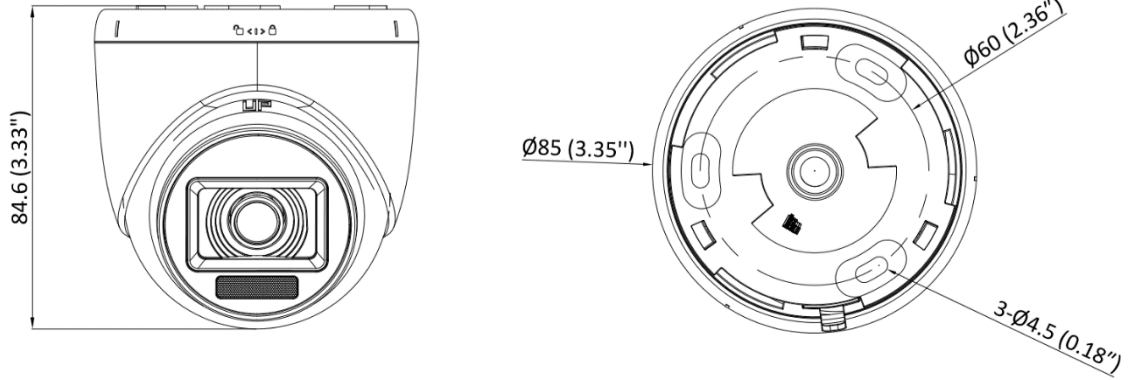

▪ **Dimension**

Unit: mm (inch)

▪ **Accessory**

▪ **Optional**

DS-1276ZJ-SUS Corner Mount	DS-1280ZJ-XS Junction Box	DS-1272ZJ-110-TRS Wall Mount	DS-2280ZJ Wall Mount	DS-1275ZJ-SUS Vertical Pole Mount