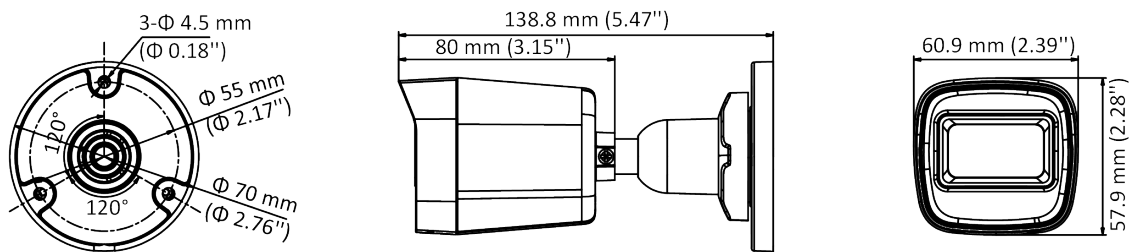

DS-2CE16H0T-ITPF(C) 5 MP Camera

- 5 MP, 2560 × 1944 resolution
- 2.4 mm, 2.8 mm, 3.6 mm, 6 mm fixed focal lens
- Smart IR, up to 25 m IR distance
- 4 in 1 video output (switchable TVI/AHD/CVI/CVBS)
- IP67

Specification

Camera	
Image Sensor	5 MP CMOS
Signal System	PAL/NTSC
Resolution	2560 (H) × 1944 (V)
Frame Rate	TVI: 5M@20fps, 4M@30fps, 4M@25fps, 1080p@30fps, 1080p@25fps AHD: 5M@20fps, 4M@30fps, 4M@25fps CVI: 4M@30fps, 4M@25fps CVBS: PAL/NTSC
Min. illumination	0.01 Lux@(F1.2, AGC ON), 0 Lux with IR
Shutter Time	PAL: 1/25 s to 1/50, 000 s NTSC: 1/30 s to 1/50, 000 s
Lens	2.4 mm, 2.8 mm, 3.6 mm, 6 mm fixed lens
Field of View	2.4 mm, horizontal FOV: 110°, vertical FOV: 81°, diagonal FOV:137° 2.8 mm, horizontal FOV: 85°, vertical FOV: 63°, diagonal FOV:110° 3.6 mm, horizontal FOV: 80°, vertical FOV: 63°, diagonal FOV:105° 6 mm, horizontal FOV: 57°, vertical FOV: 43°, diagonal FOV:72°
Lens Mount	M12
Day & Night	ICR
WDR (Wide Dynamic Range)	Digital WDR
Angle Adjustment	Pan: 0 to 360°, Tilt: 0 to 90°, Rotation: 0 to 360°
Menu	
Image Mode	STD/HIGH-SAT
AGC	Yes
Day/Night Mode	Auto/Color/BW (Black and White)
White Balance	Auto/Manual
AE (Auto Exposure) Mode	DWDR/BLC/HLC/Global
Noise Reduction	2D DNR
Language	English
Function	Brightness, Sharpness, Mirror, Smart IR
Interface	
Video Output	Switchable TVI/AHD/CVI/CVBS
General	
Operating Conditions	-40 °C to 60 °C (-40 °F to 140 °F), humidity 90% or less (non-condensing)
Power Supply	12 VDC ± 25%
Power Consumption	Max. 4.3 W
Protection Level	IP67
Material	Plastic
IR Range	Up to 25 m

General	
Communication	HIKVISION-C
Dimensions	60.9 mm × 57.9 mm × 138.8 mm (2.39" × 2.28" × 5.47")
Weight	Approx. 147 g (0.32 lb.)

Available Model

DS-2CE16H0T-ITPF(C)

Dimension

Accessory

DS-1280ZJ-XS
Junction Box